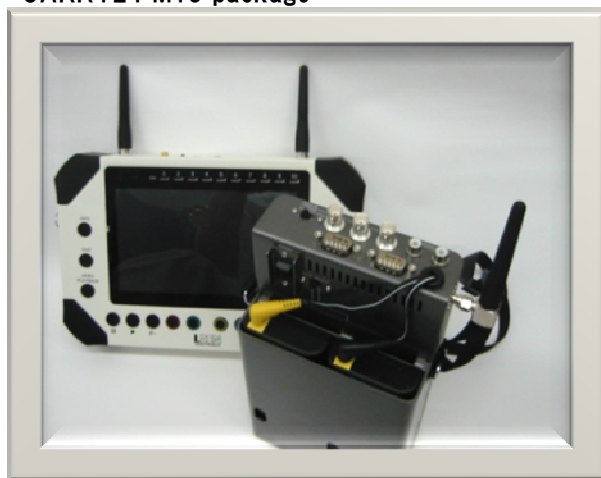

Video: NTSC/Pal/YC/YUV

Audio: Stereo L/R

Data: RS232C

2.4GHz Real Time Stream RF Link System

CARRY24-M10 CARRY24PRX

Features

- ◆ FPU (Field Pickup Unit) based 2.4GHz Real Time Stream RF Link system.
- ◆ Digital COFDM 16QAM modulation with MPEG-2 encoding & decoding which permits high immunity to multi-path interference, and high quality presentation in picture and sound.
- ◆ Space diversity with powerful Forward Error Correction Algorithms.
- ◆ Interfaced with CVBS (NTSC & PAL), YC or YPbPr signals.
- ◆ Capable of sending Video/Audio/Data upto 300 meters with a small 2dBi antenna or 1,000 meters with 24dBi parabola antenna. For more distance, Repeater RPT24 is available as option.
- ◆ Capable of continuous operation of CARRY24 transmitter for more than 3 hours by 2 of builtin lithium battery (rechargeable).
- ◆ Narrow bandwidth of less than 8MHz/ch permits simultaneous use of upto 10 x transmitter and receiver in same area.
- ◆ Scrambling is available as option.

CARRY24-M10 package

Package comes with:
 CARRY24 transmitter with antenna(1),
 battery(2), strap, and SDM24 handheld AV
 monitor with 2 x antenna and battery.

CARRY24PRX package

Package comes with ;
 CARRY24 transmitter with antenna(1),
 battery(2), strap, and PRX24 receiver with 2
 x ANT24 antenna unit.
 Remarks: no antenna for receiver included.

RF system	Real Time Stream (single way from TX down to RX)	
RF carrier frequency	2.4GHz(standard) or other frequency on demand	
Modulation	COFDM 16QAM (64QAM available as option)	
Bandwidth occupied per ch	Less than 8MHz/ch (=10ch in max.)	
Output RF power	10mW/MHz(=80mW \geq)	
Service distance	300m(use with 2dBi antenna), 1,000m(with 24dBi parabola)	
FEC	R=1/2,2/3,3/4,5/6,7/8	
CODEC	MPEG2 for encoding and decoding	
Video interface	CVBS(NTSC/PAL) YC YPbPr ASI(TS)	
Audio interface	L/R Stereo 16bit 48k sampling	
Data interface	RS232C	
Power supply (CARRY24)	DC12V, 10W	Op. temp & humidity:-20~60°C 90RH
Dimension & weight (CARRY24)	130mm(W)x72mm(D)x210mm(H) 1kg	